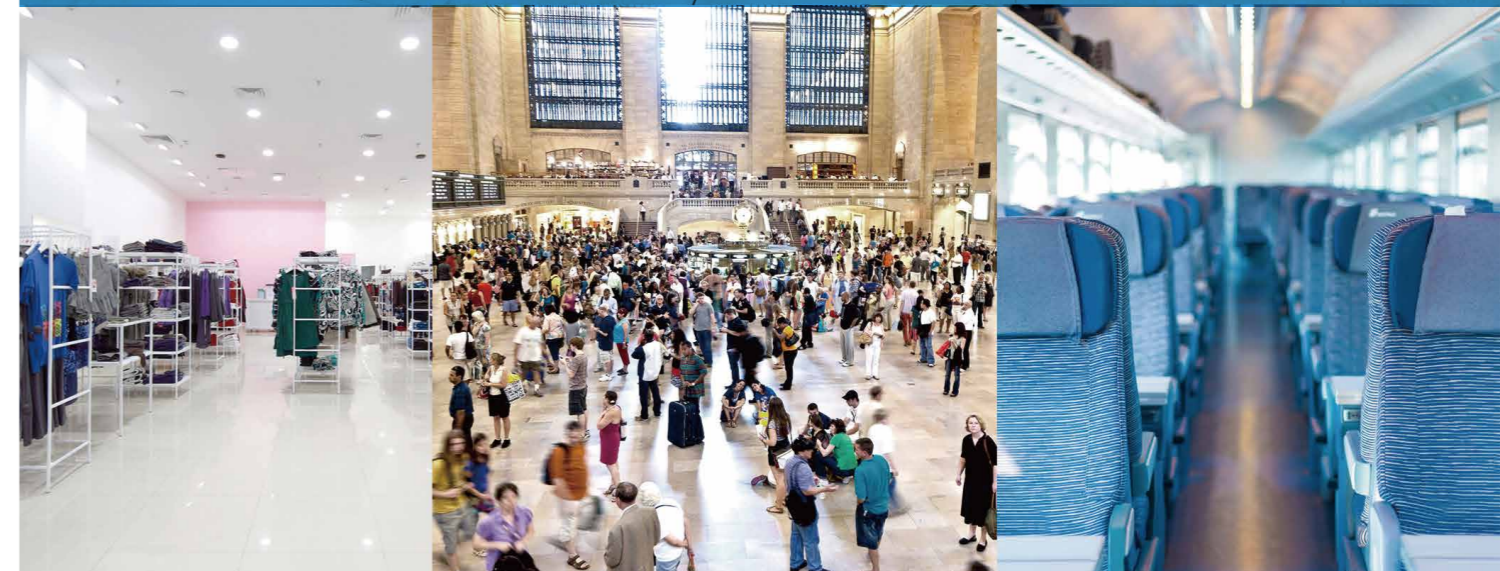

Fisheye Network Cameras

Achieve 360° Views - Total Surveillance Coverage

VIVOTEK is firmly committed to the development of outstanding fisheye network cameras, providing 180° panoramic viewing (wall mount) or 360° surround viewing (ceiling/floor mount), featuring a range of megapixel fisheyes, camera dimensions and value-added functions in order to satisfy the needs of a diverse range of applications. VIVOTEK fisheye cameras allow the user to truly achieve unobstructed monitoring of wide open areas such as airports, shopping malls, retail stores, stations, transportations, offices and so on.