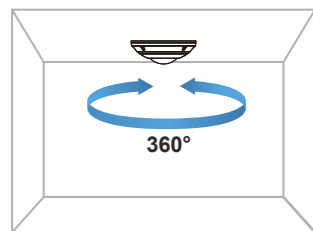

• Ceiling/Floor Mount