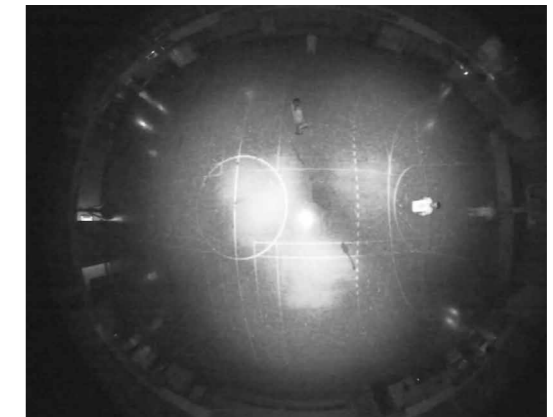

• Ceiling/Floor Mount

Display Modes:
1O
1P
1R
2P
4R
4R PRO
1O 3R
1O 8R

O (Original View) · P (Panoramic View) · R (Regional View)

Built-in IR

The design of built-in IR LEDs and patent-protected light cup enables the FE8181/FE8181V/FE8391-V to provide uniformly illuminated coverage and even 360° surround illumination for clear viewing up to distances of 10 meters, even in completely dark environments.

Patent-Protected Light Cup

VIVOTEK's IR Spotlight
IR with High Uniformity

Other brand's IR Spotlight
IR with Low Uniformity

Various Appearances for Different Applications

VIVOTEK provides a range of camera dimensions and value-added functions to ideally satisfy any application which calls for broad coverage but where appearance matters. VIVOTEK's Fisheye Network Cameras blend into any surroundings, packing the highest-level performance within the lowest-profile appearance.