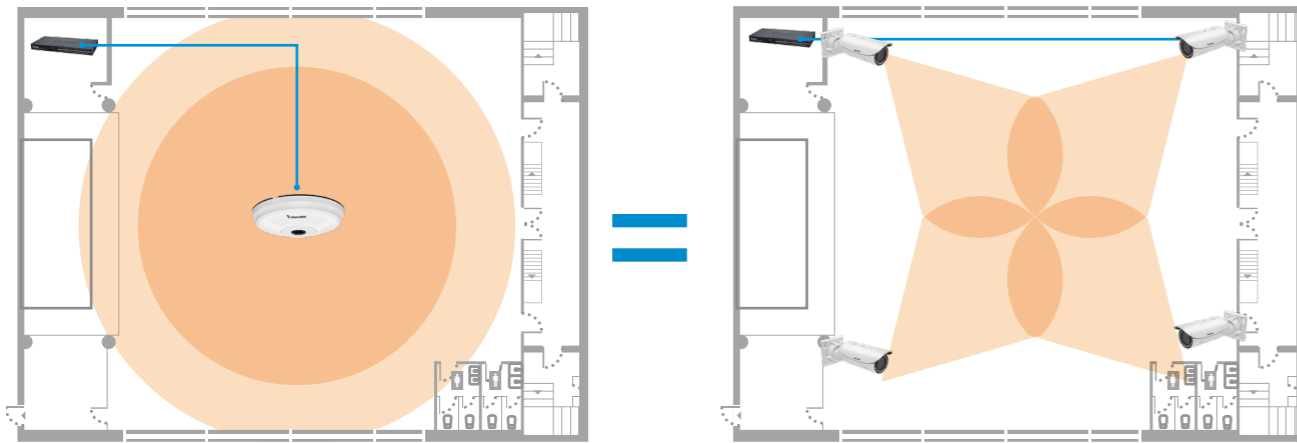

Fisheye Network Cameras

Achieve 360° Views - Total Surveillance Coverage

VIVOTEK is firmly committed to the development of outstanding fisheye network cameras, providing 180° panoramic viewing (wall mount) or 360° surround viewing (ceiling/floor mount), featuring a range of megapixel fisheyes, camera dimensions and value-added functions in order to satisfy the needs of a diverse range of applications. VIVOTEK fisheye cameras allow the user to truly achieve unobstructed monitoring of wide open areas such as airports, shopping malls, retail stores, stations, transportations, offices and so on.

Cost-Effective

Fisheye Network Camera provides 360° surround views in open areas. One single Fisheye Network Camera's coverage area is equivalent to 3 to 4 CCTV Cameras. Choosing Fisheye Network Camera will indeed optimize your security installation budget.