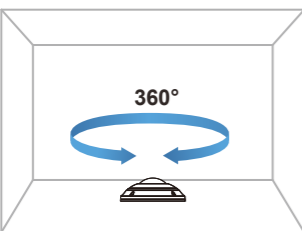

• Ceiling/Floor Mount