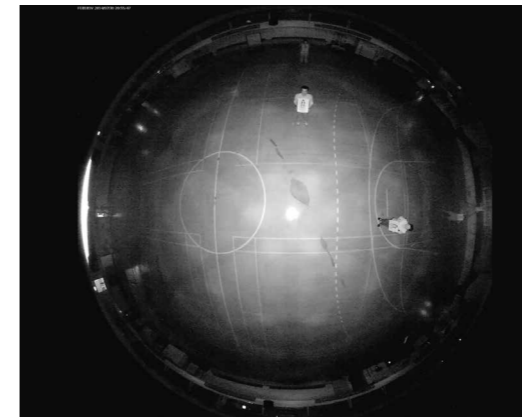

Patent-Protected Light Cup

VIVOTEK's IR Spotlight
IR with High Uniformity