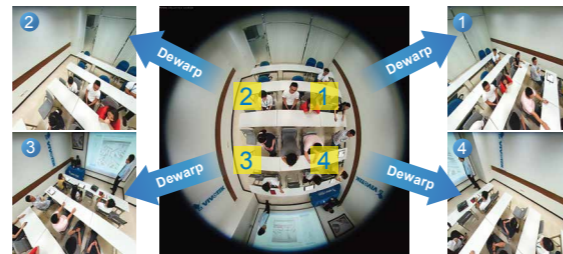

Cost-Effective

Fisheye Network Camera provides 360° surround views in open areas. One single Fisheye Network Camera's coverage area is equivalent to 3 to 4 CCTV Cameras. Choosing Fisheye Network Camera will indeed optimize your security installation budget.

Fisheye Network Camera x1

CCTV x4

12MP CMOS Sensor x 1

2-3MP CMOS Sensor x 4

Multiple Display Modes

• Wall Mount

Display Modes:
1O
1P
1R
1P 2R
1O 3R
1P 3R
4R

Dewarp

• Ceiling/Floor Mount

Display Modes:
1O
1P
1R
2P
4R
4R PRO
1O 3R
1O 8R

O (Original View) · P (Panoramic View) · R (Regional View)

Built-in IR

The design of built-in IR LEDs and patent-protected light cup enables the FE8181/FE8181V/FE8391-V to provide uniformly illuminated coverage and even 360° surround illumination for clear viewing up to distances of 10 meters, even in completely dark environments.