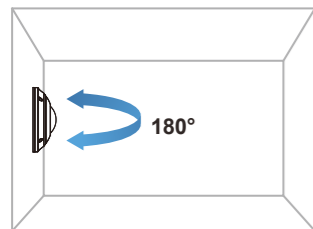

Application	Vandal-proof / Outdoor				
	180° Panoramic View	360° Surround View			
Model	CC8370-HV	FE8174V	FE8181V	FE8391-V	FE9381-EHV
Installation	Ceiling/Wall Mount	Ceiling/Wall/Floor Mount	Ceiling/Wall/Floor Mount	Ceiling/Wall/Floor Mount	Ceiling/Wall/Floor Mount
Max. Sensor Resolution	2048x1536 (3MP)	2560x1920 (5MP)	2560x1920 (5MP)	4072x3046 (12MP)	3096x2094 (5MP)
Max. Frame Rate	30 fps @ 2048x1536	15 fps @ 1920x1920	15 fps @ 1920x1920	12 fps @ 2944x2944	30 fps @ 1920x1920
Field of View	180° (H) 130° (V)	180° (H) 180° (V)	180° (H) 180° (V)	180° (H) 180° (V)	180° (H) 180° (V)
IR Illuminators	-	-	10 m, IR LED*6	10 m, IR LED*6	-
Video Compression	H.264/MJPEG	H.264/MJPEG/MPEG-4	H.264/MJPEG/MPEG-4	H.264/MJPEG	H.265/H.264/MJPEG
Audio Compression	G.711, G.726	AAC, G.711, G.726	AAC, G.711, G.726	AAC, G.711, G.726	G.711, G.726
3DNR	√	-	√	√	√
WDR Technology	WDR Pro (100dB)	WDR Enhanced	WDR Enhanced	WDR Enhanced	WDR Pro
Smart IR	-	-	√	√	-
On Board Storage	MicroSD/SDHC/SDXC card slot	MicroSD/SDHC/SDXC card slot	MicroSD/SDHC/SDXC card slot	MicroSD/SDHC/SDXC card slot	MicroSD/SDHC/SDXC card slot
Dimension	58 (D) x 65 (W) x 115 (H) mm	Ø 145 x 47 mm	Ø 160 x 51 mm	Ø 160 x 51 mm	Ø 145 x 50 mm
Housing	IP66, IK10	IP66, IK10	IP66, IK10	IP66, IK10	IP66, IK10
Approval	-	EN50155	EN50155	-	EN50155

Fisheye Network Camera x1

CCTV x4

12MP CMOS Sensor x 1

2-3MP CMOS Sensor x 4

Multiple Display Modes

• Wall Mount

Display Modes:
1O
1P
1R
1P 2R
1O 3R
1P 3R
4R

Dewarp