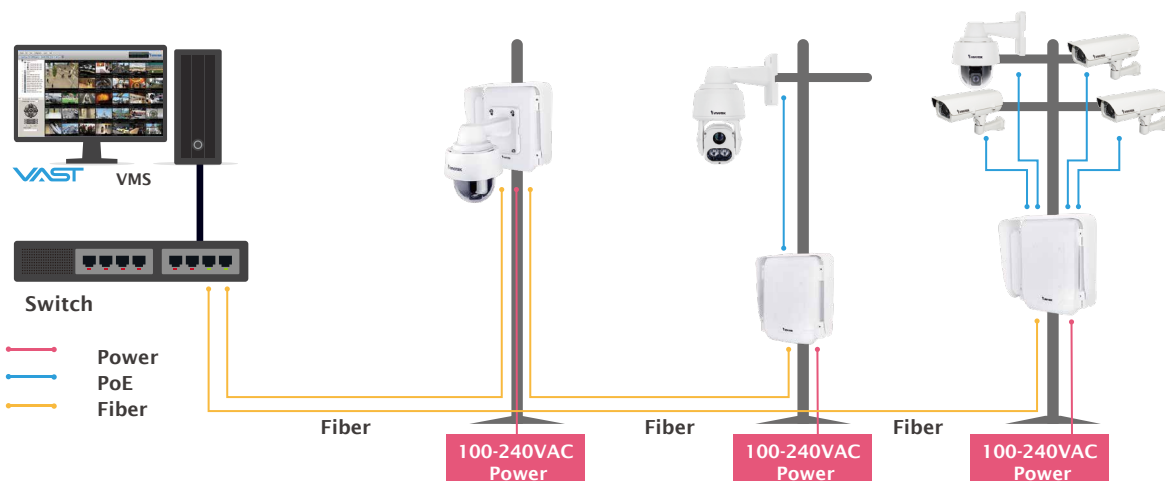

- **Multiple-Camera Application**